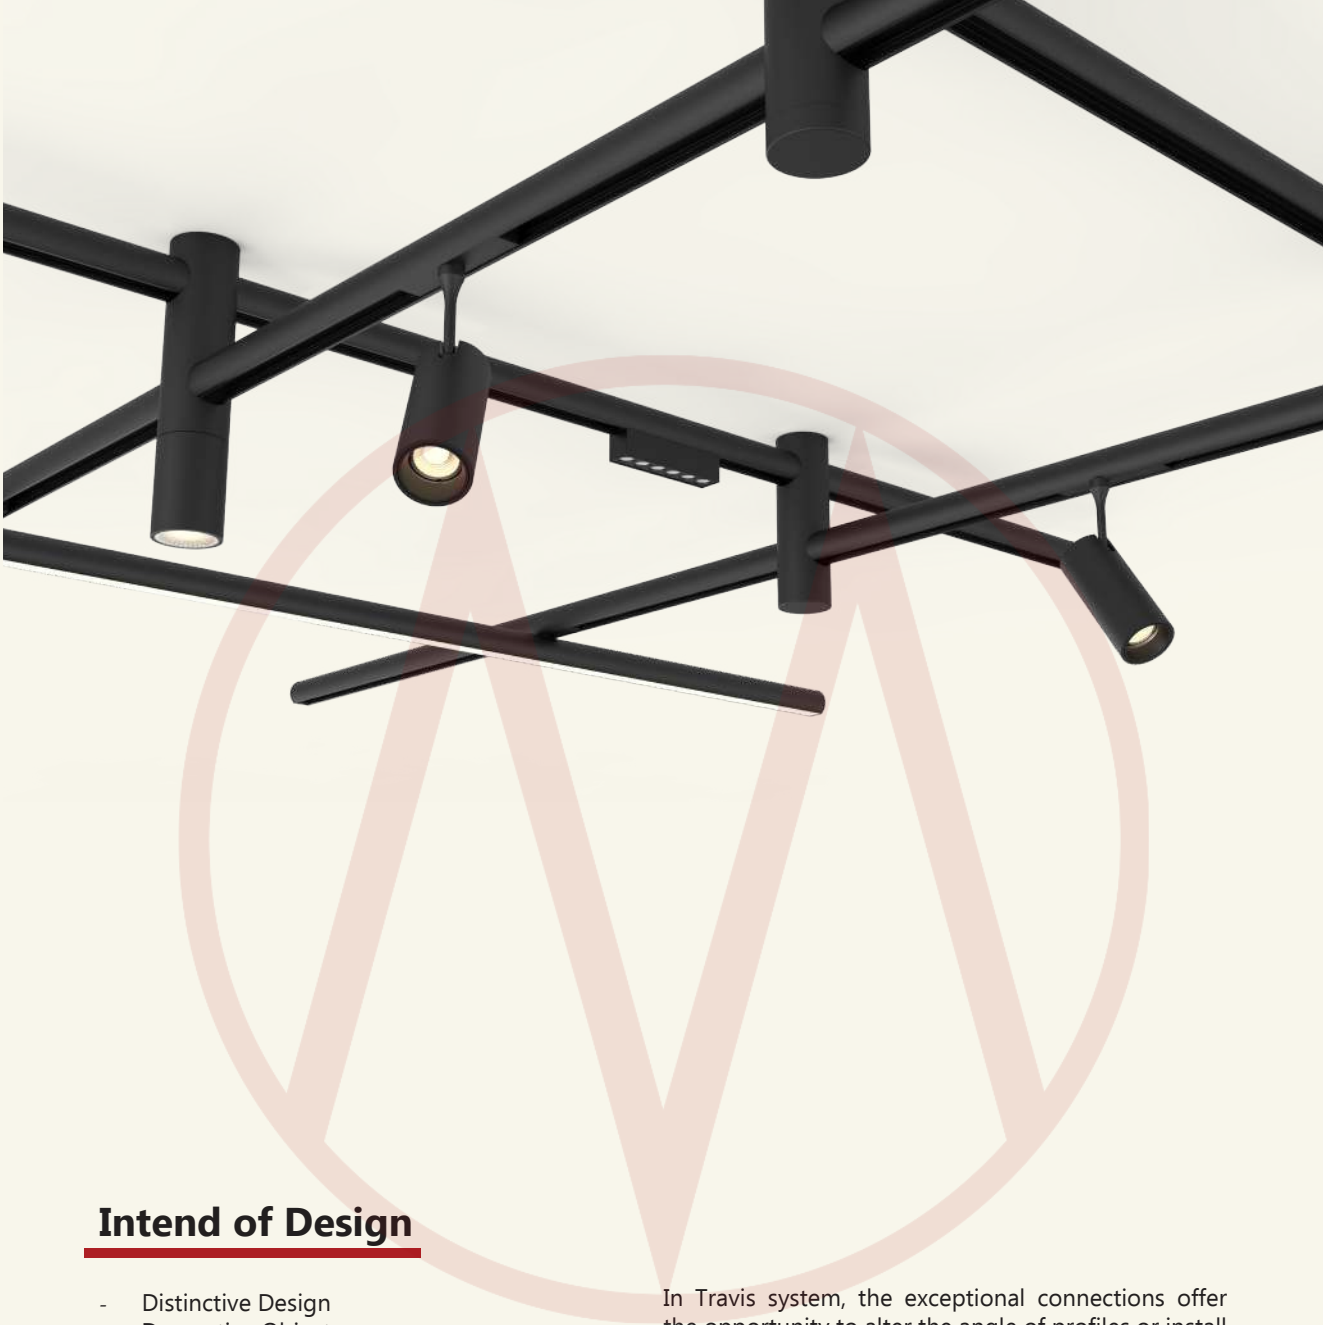

# Travis

Discover more

Travis is a brand-new multi-track product, designed by Modular Pro Lighting. Its name origin was initially a word deriving from the French word "Traverser", which translates "To Cross". It has a different shape, which results in a distinctive looking in comparison with other magnetic series.

The round profile along with its modules provide both decorative and general lighting for designers who want to create various forms and shapes. This commercial light fixture, that has modular connections, is ideal for office, hospitality, studio, gallery, warehouse and even modern residential buildings.

## Connections & Joints

Travis is a completely modular system made out of aluminum. The flexibility feature in Travis multi-track system makes it possible to create different shapes such as curve forms with silicon linear lights. Furthermore, it gives you the chance to shape whether a decorative wall-mount lighting or a ceiling-mount one. Not only does this cause a bouncing lighting effect, but it can also be employed to function as a task light. Various forms are feasible to make, thanks to Travis exclusive connections and joints. For instance, rails can be installed with any angles in different heights.

The concept of Travis multi-track system is based on dots and lines. Spot lights represent dot shape, while the lines are shown by linear lights. You can choose whether to light the dots or the lines.